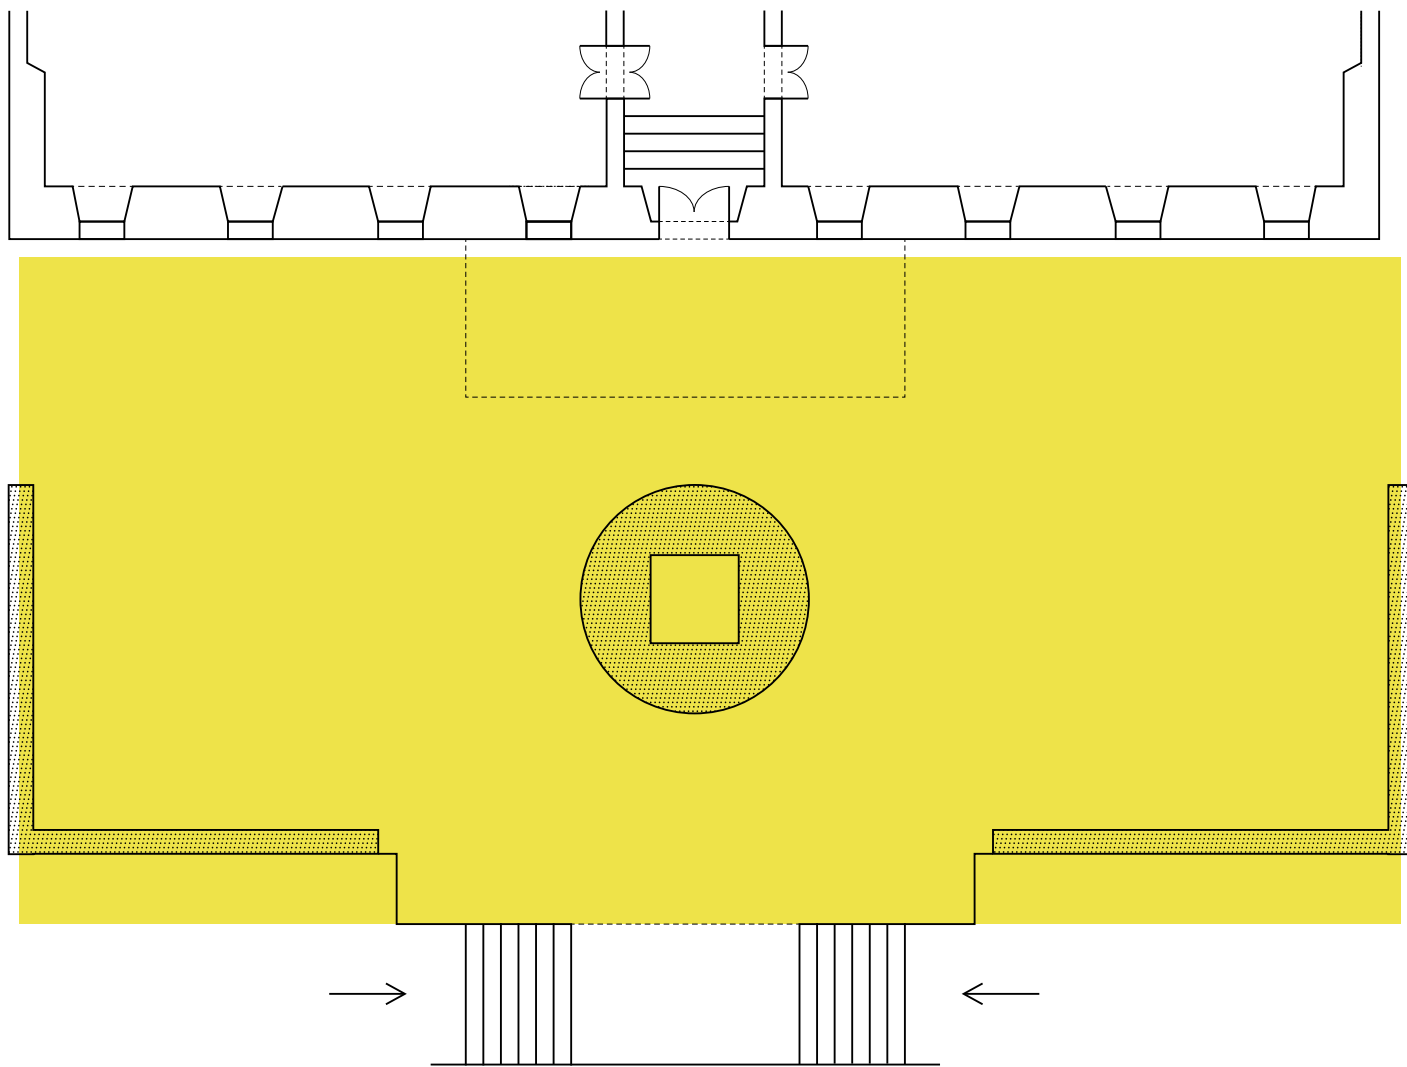

# TIVOLI MANSION    mansion courtyard

MGLC  
International Centre of Graphic Arts  
Pod turnom 3, 1000 Ljubljana  
Petra Klučar  
+386 1 241 38 08  
petra.klucar@mglc-lj.si  
[www.mglc.si/en/renting-premises](http://www.mglc.si/en/renting-premises)